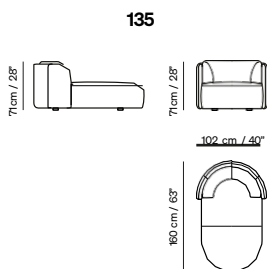

Moodboard warm neutral

Along with the moodboard of coverings and materials, the Natuzzi Style Center harmonizes the bedroom with furniture and accessories to complete the interior design project.

These products have been carefully selected to maintain the atmosphere and harmony of the design. Therefore, while the sofa configurations can be changed to fit the space and personal needs, the combination of colors, materials, and finishes cannot be altered.