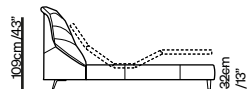

## Bed with TALL headboard - Bed with slatted frame and secret box

<b>C21</b>	<b>C22</b>	<b>C23</b>	<b>C24</b>
 226cm / 89"	 246cm / 97"	 218cm / 86"	 259cm / 102"
 230cm / 91"	 230cm / 91"	 233cm / 92"	 233cm / 92"
Split mesh size: 160x200 / 63" x 79"	Split mesh size: 180x200 / 71" x 79"	Split mesh size: 152x203 / 60" x 80"	Split mesh size: 193x203 / 76" x 80"

## Bed with TALL headboard - Bed with electric slatted base

<b>E21</b>	<b>E22</b>	<b>E23</b>	<b>E24</b>
 226cm / 89"	 246cm / 97"	 218cm / 86"	 259cm / 102"
 233cm / 92"	 233cm / 92"	 236cm / 93"	 236cm / 93"
Split mesh size: 160x200 / 63" x 79"	Split mesh size: 180x200 / 71" x 79"	Split mesh size: 152x203 / 60" x 80"	Split mesh size: 193x203 / 76" x 80"