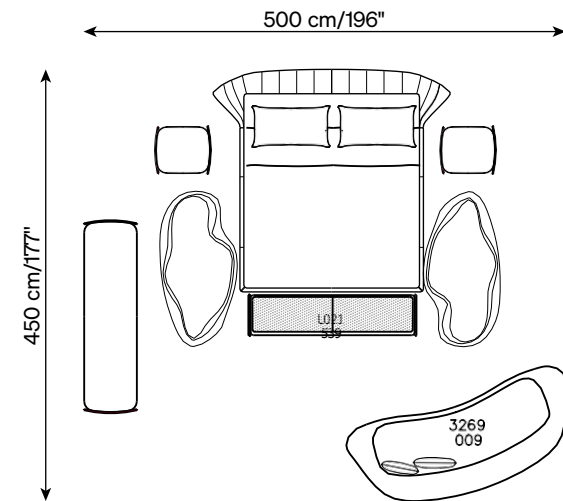

DIM: 21SQM / 226 SQFT