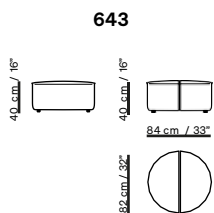

Moodboard warm neutral

Along with the moodboard of coverings and materials, the Natuzzi Style Center harmonizes the bedroom with furniture and accessories to complete the interior design project.

These products have been carefully selected to maintain the atmosphere and harmony of the design. Therefore, while the sofa configurations can be changed to fit the space and personal needs, the combination of colors, materials, and finishes cannot be altered.