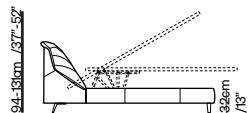

Choose your Cala

The Cala project is highly versatile, with the bed available in different sizes to accommodate various spaces.

Bed with LOW headboard - Bed with slatted frame

Bed with LOW headboard - Bed with slatted frame and secret box