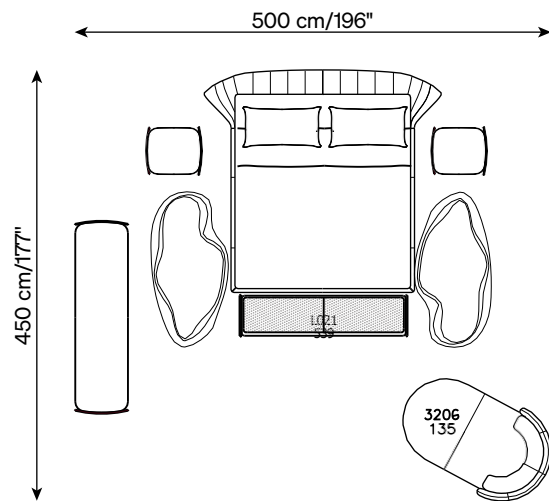

Layout Examples

You can also showcase the versatility of the project with different layouts, highlighting the creation of various configurations to optimize space in any bedroom. The bed comes in various frame options to accommodate different mattress dimensions, providing flexibility to fit a range of bedroom layouts and needs.

DIM: 21SQM / 226 SQFT